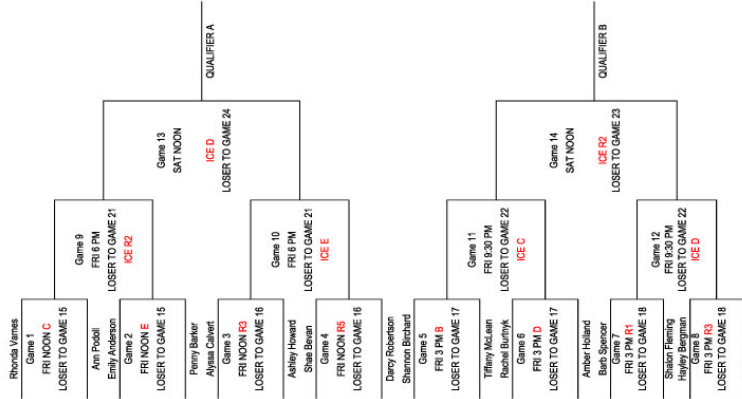

WOMEN'S A EVENT