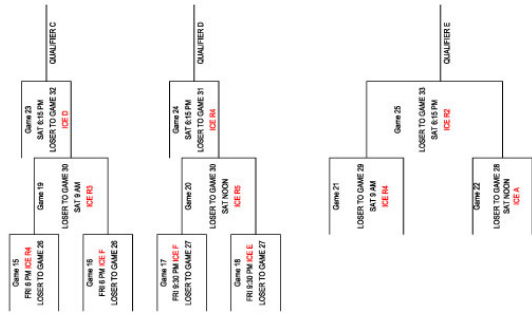

WOMEN'S B EVENT