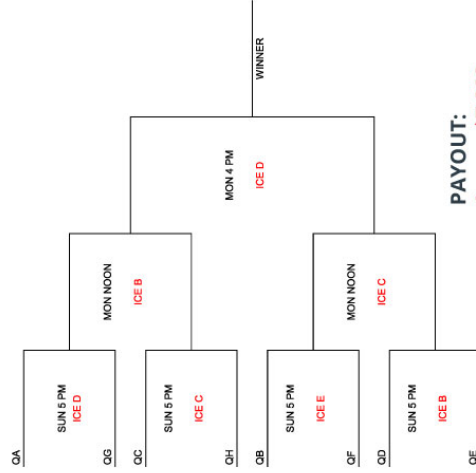

CHAMPIONSHIP

PAYOUT:
1st **$7,000**
2nd **$3,600**
3rd-4th **$2,150**
5th-8th **$1,400**
$100 payout per win until the playoffs

PRESENTED BY:

OFFICIAL HOST SPONSORS

LOUNGE SPONSOR

VOLUNTEER SPONSOR

WEB SPONSOR

PRESENTING MEDIA SPONSOR

GOLD SPONSORS

Glen J. Sytnyk